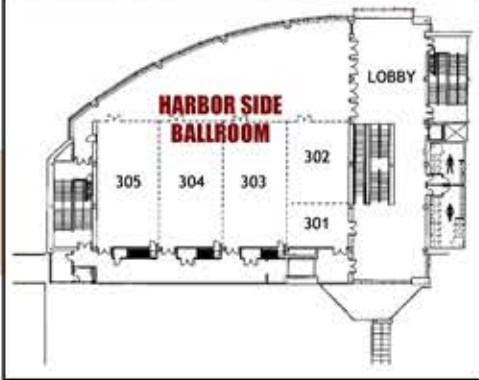

HARBOR SIDE THIRD LEVEL

Duluth Entertainment Convention Center

FLOOR PLANS

SKYWALK LEVEL

Lake Superior

HARBOR SIDE CONVENTION CENTER

GROUND LEVEL

Lake Superior