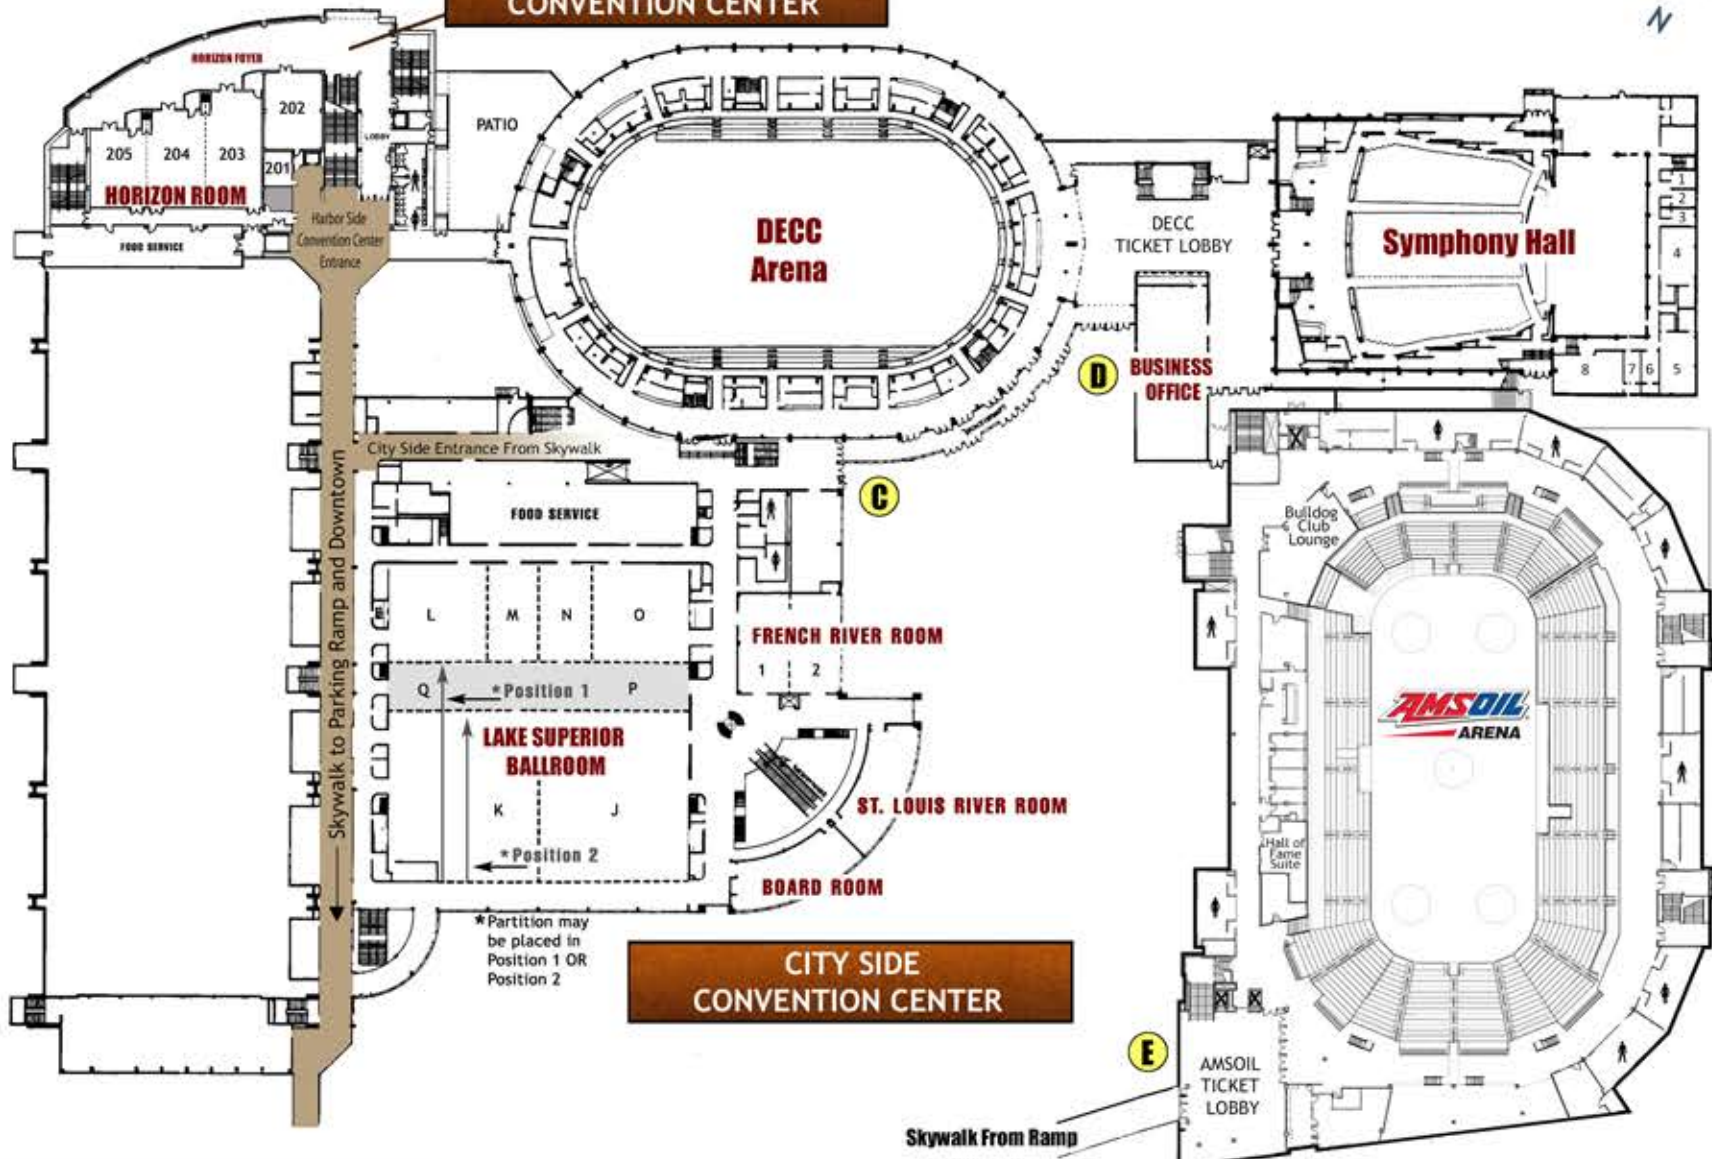

HARBOR SIDE THIRD LEVEL

Duluth Entertainment Convention Center

FLOOR PLANS

SKYWALK LEVEL

Lake Superior

HARBOR SIDE CONVENTION CENTER

GROUND LEVEL

Lake Superior