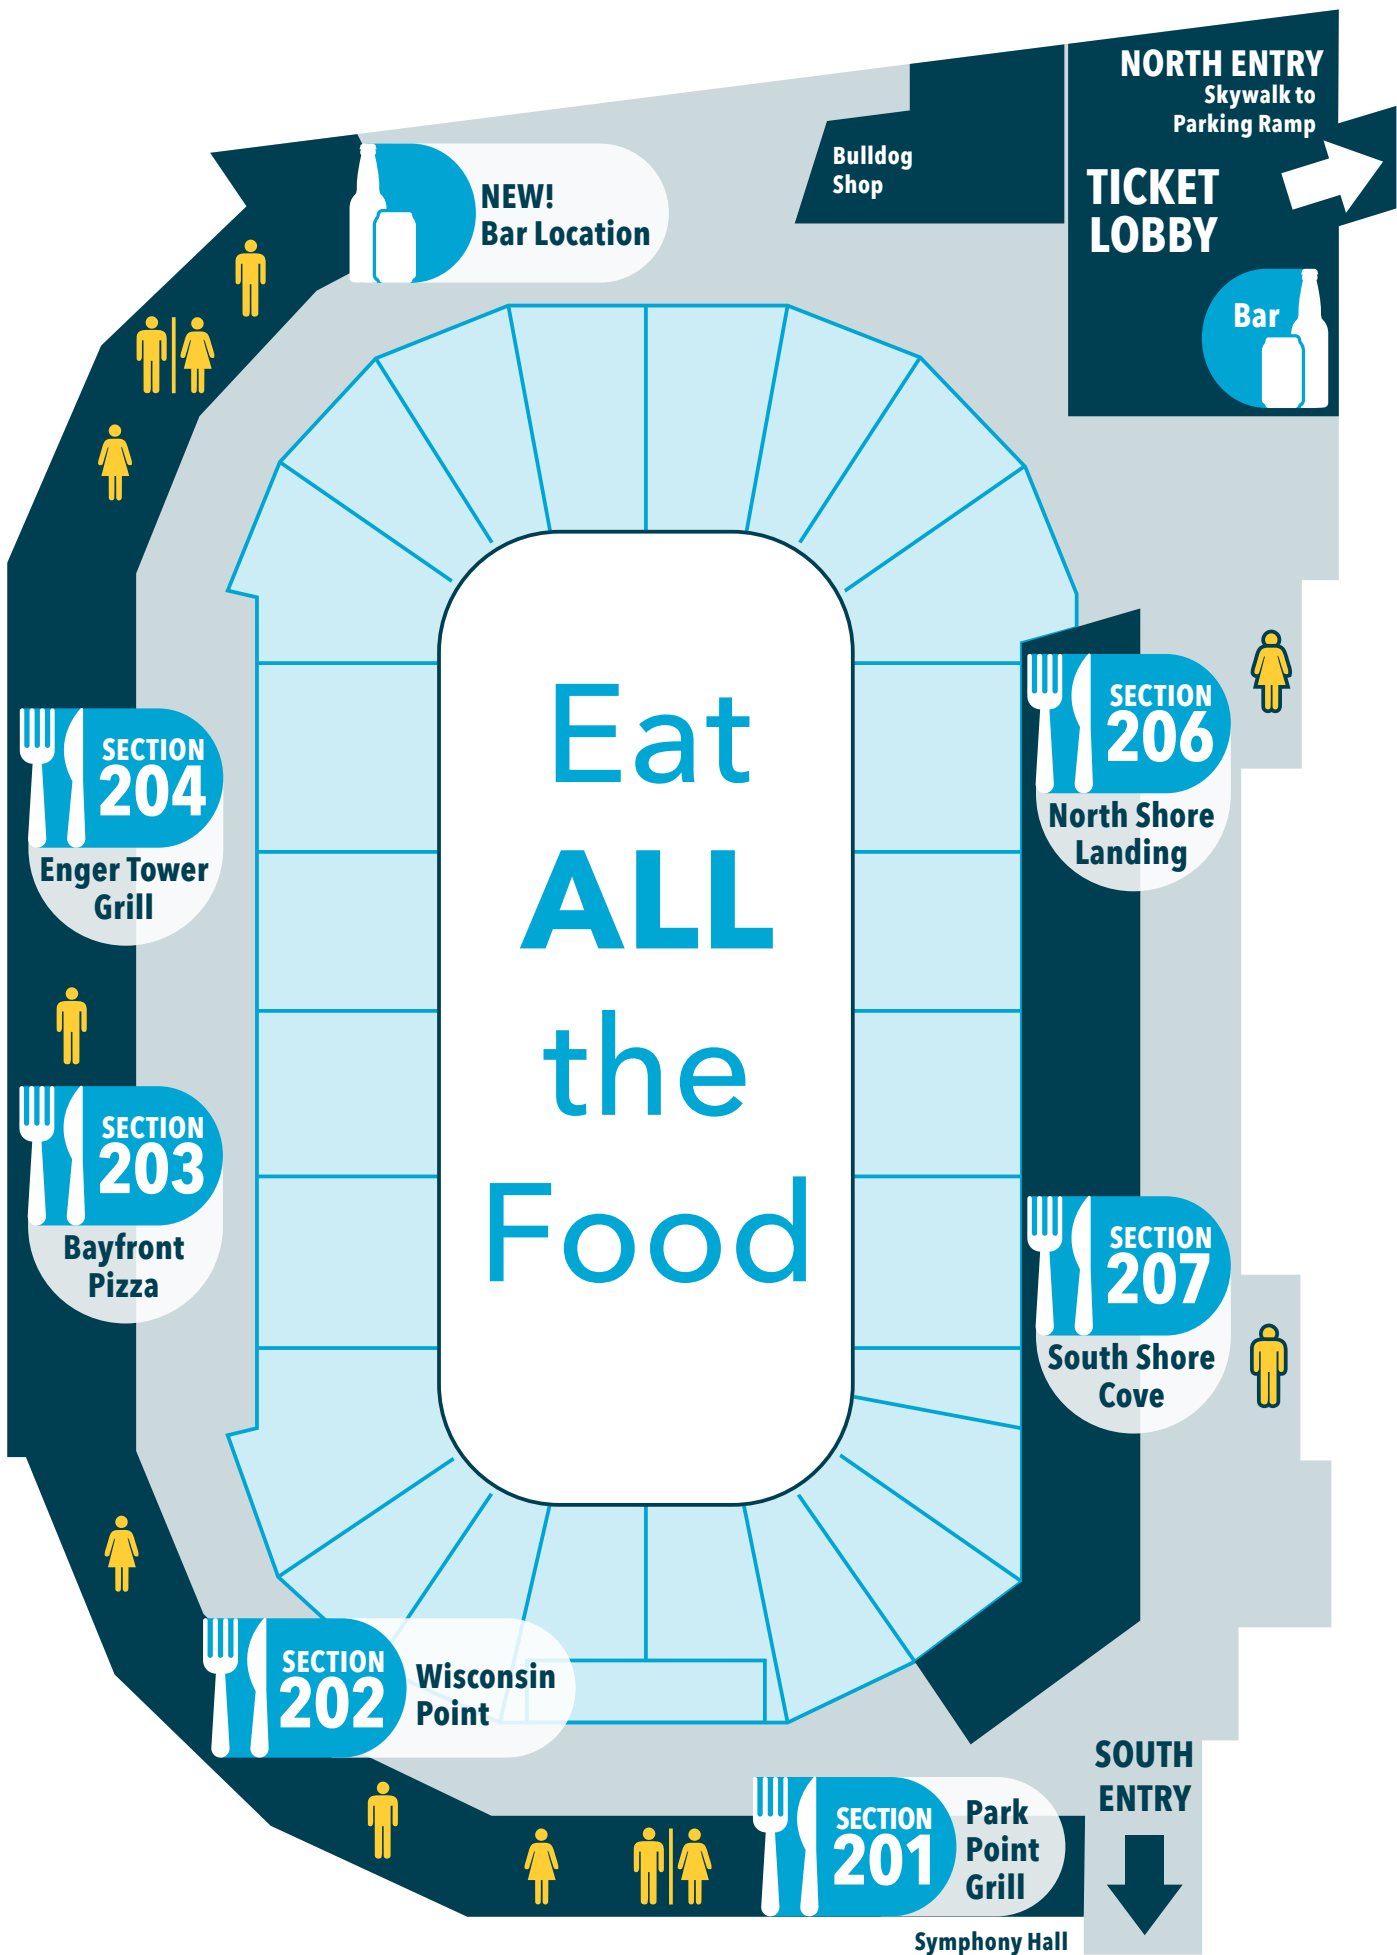

Hack the Concessions  
at DECC's AMSOIL Arena with the  
**FOOD MAP**

**NORTH ENTRY**

Skywalk to  
Parking Ramp

Bulldog  
Shop

**TICKET  
LOBBY**

Bar

**NEW!**  
Bar Location

Eat  
**ALL**  
the  
Food

**SECTION  
204**

Enger Tower  
Grill

**SECTION  
206**

North Shore  
Landing

**SECTION  
203**

Bayfront  
Pizza

**SECTION  
207**

South Shore  
Cove

**SECTION  
202**

Wisconsin  
Point

**SECTION  
201**

Park  
Point  
Grill

**SOUTH  
ENTRY**

Symphony Hall

## All Stands (Except South Shore)

Popcorn  
Pretzels  
Nachos  
Water  
Fountain Pop  
Gatorade  
Bubblr  
Coffee  
Premium & Domestic Beer  
Seltzer