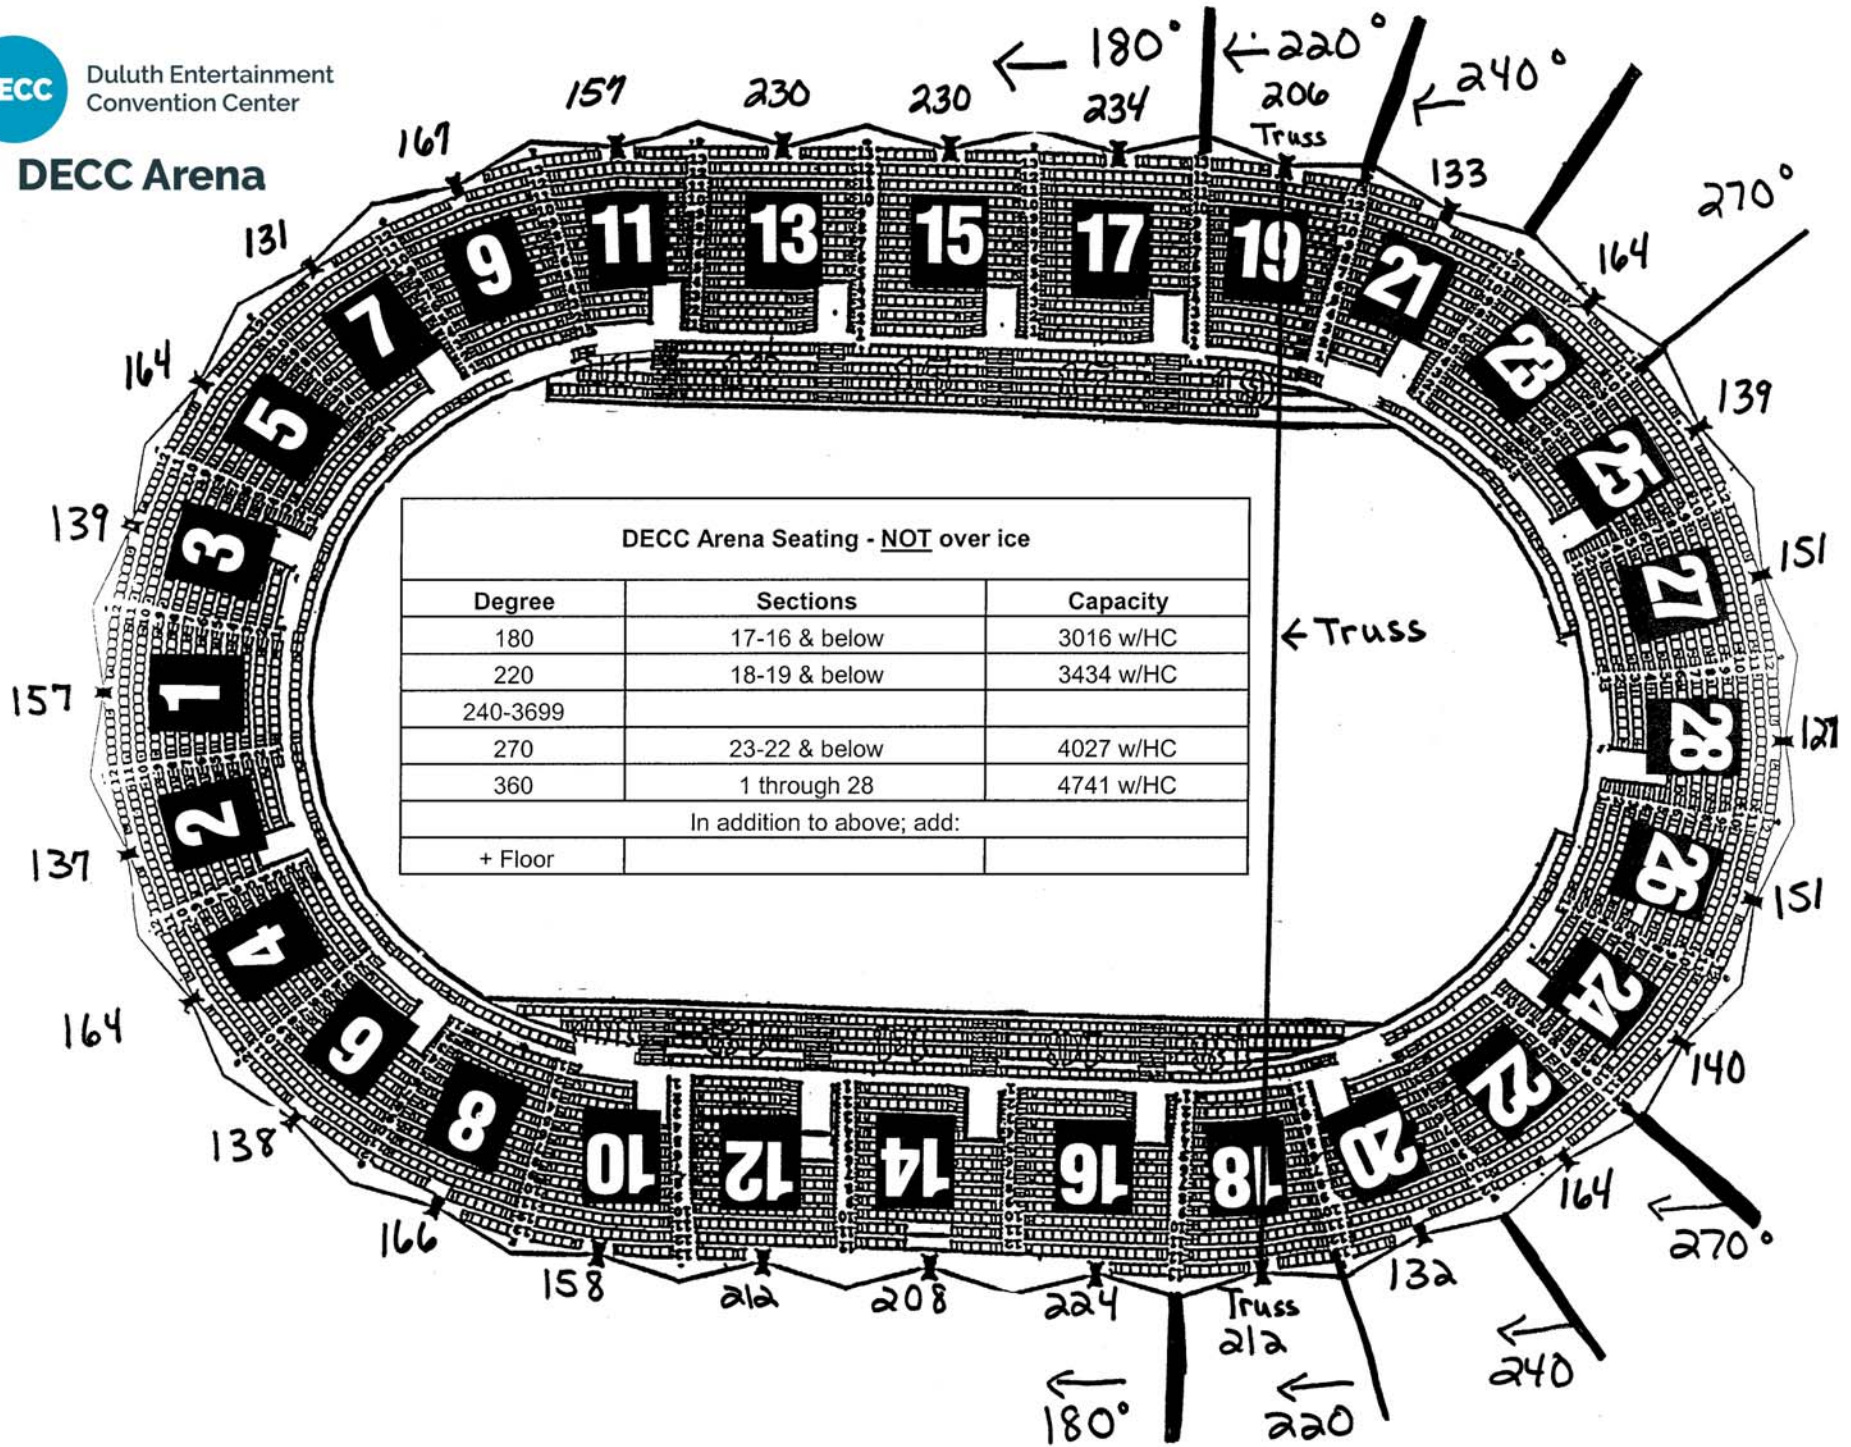

Duluth Entertainment
Convention Center

DECC Arena

DECC Arena Seating - <u>NOT</u> over ice		
Degree	Sections	Capacity
180	17-16 & below	3016 w/HC
220	18-19 & below	3434 w/HC
240-3699		
270	23-22 & below	4027 w/HC
360	1 through 28	4741 w/HC
In addition to above; add:		
+ Floor		

**Duluth Entertainment
Convention Center**