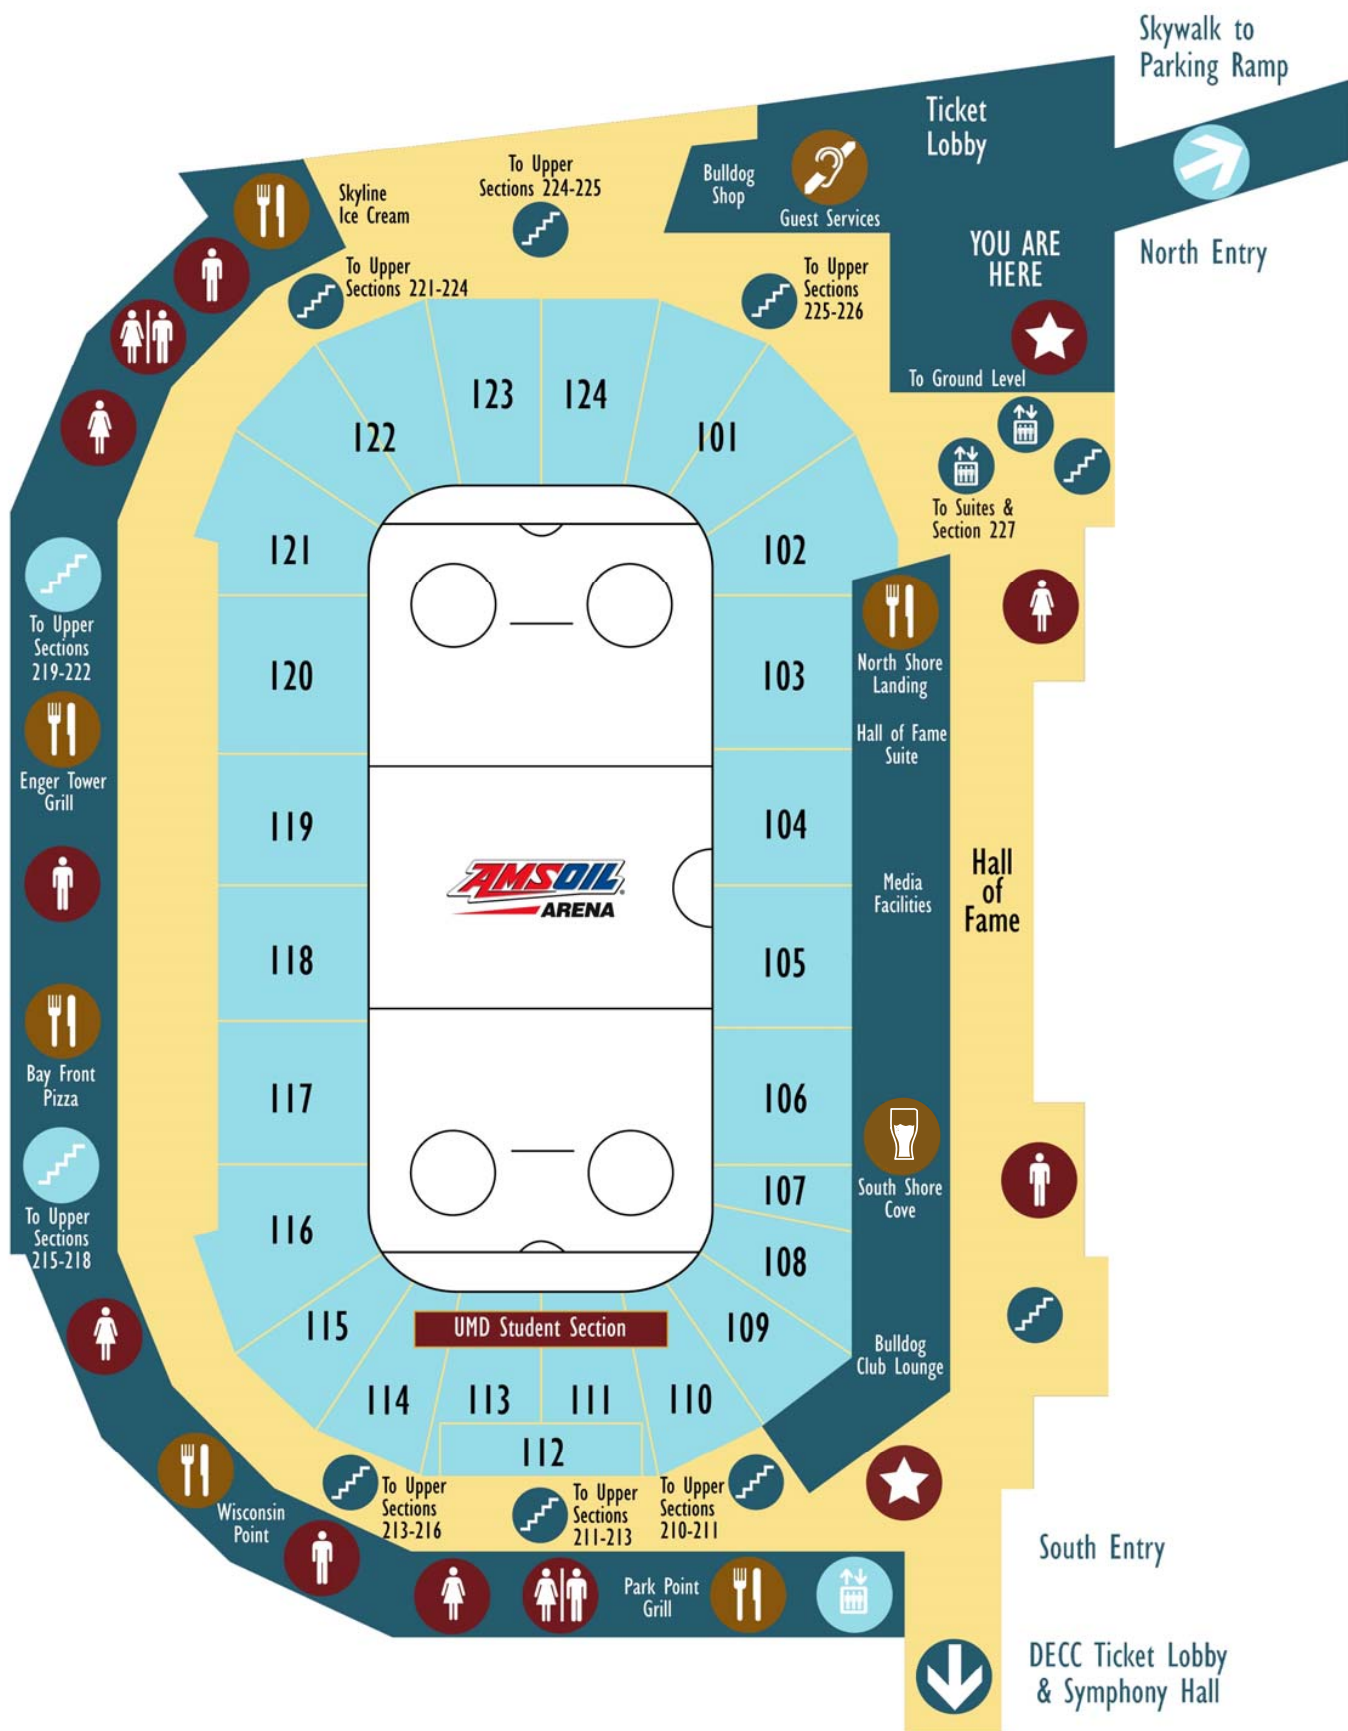

BEVERAGES

Bottled Water
All stands

Bubbl'r
Light Roast Coffee
Soft Drinks
All stands except Skyline Ice Cream

Apple Cider
French Vanilla Cappuccino
Hot Chocolate
All stands except section 111

Dark Roast Coffee
Skyline Ice Cream section 122

Tea
Section 103

GF = Gluten Free

RGF = Gluten Free option available by **Request**

Skywalk to
Parking Ramp

Ticket
Lobby

North Entry

YOU ARE
HERE

To Ground Level

DECC Ticket Lobby
& Symphony Hall

To Upper
Sections 224-225

To Upper
Sections 221-224

To Upper
Sections
225-226

To Upper
Sections
219-222

Enger Tower
Grill

Bay Front
Pizza

To Upper
Sections
215-218

101

121

102

120

103

119

104

118